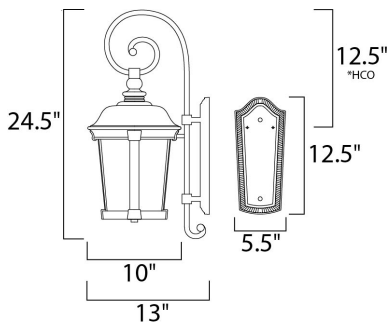

PRODUCT DESCRIPTION

Dover Cast is a traditional, Mediterranean style collection from Maxim Lighting International in Bronze finish with Seedy glass.

MEASUREMENTS

- DIMENSION : 10" W x 24.5" H x 13" Ext
- BACK PLATE : 7" W x 15.75" H x 13.5" HCO
- HANGING WEIGHT : 9.24 lb

LAMPING

- INPUT VOLTAGE : 120V
- BULB : 3 x 40W Incandescent E12 Candelabra , 120W Total
- BULB INCLUDED : (Not Included)
- DIMMABLE : Yes

FINISHES OPTION

- Bronze (BZ)

GLASS

Seedy CD

MATERIAL

Die Cast Aluminum

RATINGS

cETLus
Wet Location

ADDITIONAL

OPERATING TEMPERATURE:
-20°C (-4°F), 40°C (104°F)

Always consult a qualified electrician before installing any lighting product.